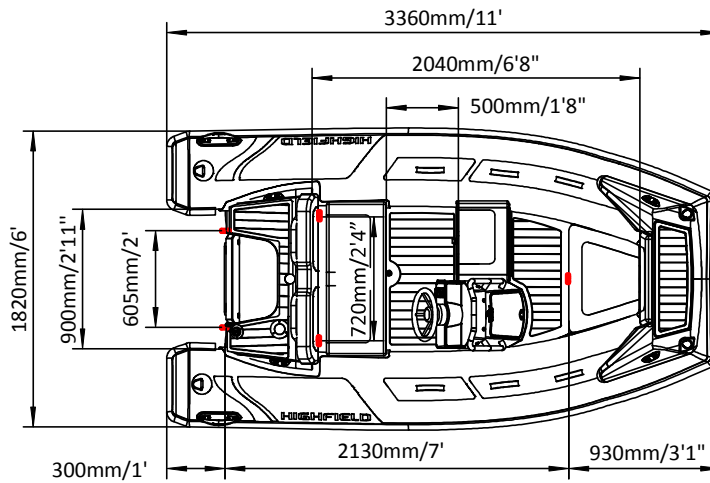

SPORT 330

SPECIFICATIONS

SPECIFICATIONS AND MAXIMUM CAPACITIES (Subject to change without notice. Tolerances: dimensions ±2.5%, weights ±5%)

MODEL	ISO 6185 PART	ISO 6185					 Outboard Engine	 Shaft	Max power		Max weight		 Sundeck		Tow post		/		Fuel Tank Capacity		Wet Weight (Approximate) 30HP (22.38KW) +Fuel		AIR CHAMBERS 				
			KG	LB	#	KG			LB	KW	HP	KG	LB	KG	LB	KG	LB	KG	LB	L	GAL	KG		LB	PSI	BAR	
SPORT 330	3	C	549	1211	5	375	827	L	22.38	30	124.1	274	199	439	6	13.2	6.5	14.3	/	/	30	8	346	763	3	3.63	0.25

Boat weight includes: console

2021V4

SPORT 330

SPECIFICATIONS

SPECIFICATIONS AND MAXIMUM CAPACITIES (Subject to change without notice. Tolerances: dimensions ±2.5%, weights ±5%)

MODEL	ISO 6185 PART	ISO 6185					 Outboard Engine	 Shaft	Max power		Max weight		 Sundeck		Tow post		/		Fuel Tank Capacity		Wet Weight (Approximate) 30HP (22.38KW) +Fuel		AIR CHAMBERS 				
			KG	LB	#	KG			LB	KW	HP	KG	LB	KG	LB	KG	LB	KG	LB	L	GAL	KG		LB	PSI	BAR	
SPORT 330	3	C	549	1211	5	375	827	L	22.38	30	124.1	274	199	439	6	13.2	6.5	14.3	/	/	30	8	346	763	3	3.63	0.25

Boat weight includes: console

2021V4