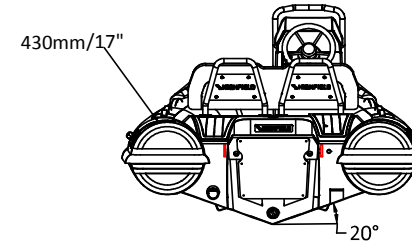

SPORT 330

SPECIFICATIONS

SPECIFICATIONS AND MAXIMUM CAPACITIES (Subject to change without notice. Tolerances: dimensions ±2.5%, weights ±5%)

MODEL	ISO 6185 PART	ISO 6185					 Outboard Engine	 Shaft	Max power		Max weight		 Sundeck		Tow post		/		Fuel Tank Capacity		Wet Weight (Approximate) 30HP (22.38KW) +Fuel		AIR CHAMBERS 				
			KG	LB	#	KG			LB	KW	HP	KG	LB	KG	LB	KG	LB	KG	LB	L	GAL	KG		LB	PSI	BAR	
SPORT 330	3	C	549	1211	5	375	827	L	22.38	30	124.1	274	199	439	6	13.2	6.5	14.3	/	/	30	8	346	763	3	3.63	0.25

Boat weight includes: console

2021V4

SPORT 330

SPECIFICATIONS

SPECIFICATIONS AND MAXIMUM CAPACITIES (Subject to change without notice. Tolerances: dimensions ±2.5%, weights ±5%)

MODEL	ISO 6185 PART	ISO 6185					 Outboard Engine	 Shaft	Max power		Max weight		 Sundeck		Tow post		/		Fuel Tank Capacity		Wet Weight (Approximate) 30HP (22.38KW) +Fuel		AIR CHAMBERS 				
			KG	LB	#	KG			LB	KW	HP	KG	LB	KG	LB	KG	LB	KG	LB	L	GAL	KG		LB	PSI	BAR	
SPORT 330	3	C	549	1211	5	375	827	L	22.38	30	124.1	274	199	439	6	13.2	6.5	14.3	/	/	30	8	346	763	3	3.63	0.25