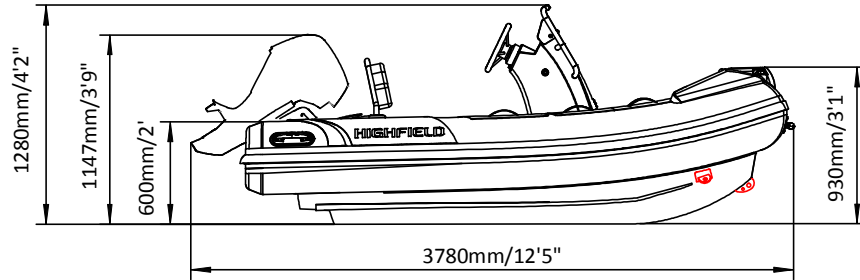

SPORT 330

SPECIFICATIONS

SPECIFICATIONS AND MAXIMUM CAPACITIES (Subject to change without notice. Tolerances: dimensions ±2.5%, weights ±5%)

MODEL	ISO 6185 PART	ISO 6185					 Outboard Engine	 Shaft	Max power		Max weight		 Sundeck		Tow post		/		Fuel Tank Capacity		Wet Weight (Approximate) 30HP (22.38KW) +Fuel		AIR CHAMBERS 				
			KG	LB	#	KG			LB	KW	HP	KG	LB	KG	LB	KG	LB	KG	LB	L	GAL	KG		LB	PSI	BAR	
SPORT 330	3	C	549	1211	5	375	827	L	22.38	30	124.1	274	199	439	6	13.2	6.5	14.3	/	/	30	8	346	763	3	3.63	0.25

Boat weight includes: console

2021V4

SPORT 330

SPECIFICATIONS

SPECIFICATIONS AND MAXIMUM CAPACITIES (Subject to change without notice. Tolerances: dimensions ±2.5%, weights ±5%)

MODEL	ISO 6185 PART	ISO 6185					 Outboard Engine	 Shaft	Max power		Max weight		 Sundeck		Tow post		/		Fuel Tank Capacity		Wet Weight (Approximate) 30HP (22.38KW) +Fuel		AIR CHAMBERS 				
			KG	LB	#	KG			LB	KW	HP	KG	LB	KG	LB	KG	LB	KG	LB	L	GAL	KG		LB	PSI	BAR	
SPORT 330	3	C	549	1211	5	375	827	L	22.38	30	124.1	274	199	439	6	13.2	6.5	14.3	/	/	30	8	346	763	3	3.63	0.25