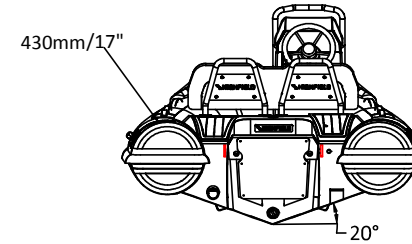

SPORT 330

SPECIFICATIONS

SPECIFICATIONS AND MAXIMUM CAPACITIES (Subject to change without notice. Tolerances: dimensions ±2.5%, weights ±5%)

MODEL	ISO 6185 PART	ISO 6185					 Outboard Engine	 Shaft	Max power		Max weight		 Sundeck		Tow post		/		Fuel Tank Capacity		Wet Weight (Approximate) 30HP (22.38KW) +Fuel		AIR CHAMBERS 				
			KG	LB	#	KG			LB	KW	HP	KG	LB	KG	LB	KG	LB	KG	LB	L	GAL	KG		LB	PSI	BAR	
SPORT 330	3	C	549	1211	5	375	827	L	22.38	30	124.1	274	199	439	6	13.2	6.5	14.3	/	/	30	8	346	763	3	3.63	0.25

Boat weight includes: console

2021V4

SPORT 330

SPECIFICATIONS

SPECIFICATIONS AND MAXIMUM CAPACITIES (Subject to change without notice. Tolerances: dimensions ±2.5%, weights ±5%)

MODEL	ISO 6185 PART	ISO 6185					 Outboard Engine	 Shaft	Max power		Max weight		 Sundeck		Tow post		/		Fuel Tank Capacity		Wet Weight (Approximate) 30HP (22.38KW) +Fuel		AIR CHAMBERS 				
			KG	LB	#	KG			LB	KW	HP	KG	LB	KG	LB	KG	LB	KG	LB	L	GAL	KG		LB	PSI	BAR	
SPORT 330	3	C	549	1211	5	375	827	L	22.38	30	124.1	274	199	439	6	13.2	6.5	14.3	/	/	30	8	346	763	3	3.63	0.25