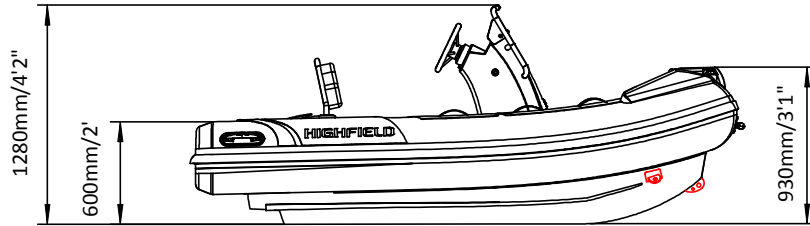

SPORT 330

SPECIFICATIONS

SPECIFICATIONS AND MAXIMUM CAPACITIES (Subject to change without notice. Tolerances: dimensions ±2.5%, weights ±5%)

MODEL	ISO 6185 PART	ISO 6185					 Outboard Engine	 Shaft	Max power		Max weight		 Sundeck		Tow post		/		Fuel Tank Capacity		Wet Weight (Approximate) 30HP (22.38KW) +Fuel		AIR CHAMBERS 				
			KG	LB	#	KG			LB	KW	HP	KG	LB	KG	LB	KG	LB	KG	LB	L	GAL	KG		LB	PSI	BAR	
SPORT 330	3	C	549	1211	5	375	827	L	22.38	30	124.1	274	199	439	6	13.2	6.5	14.3	/	/	30	8	346	763	3	3.63	0.25

Boat weight includes: console

2021V4

SPORT 330

SPECIFICATIONS

SPECIFICATIONS AND MAXIMUM CAPACITIES (Subject to change without notice. Tolerances: dimensions ±2.5%, weights ±5%)

MODEL	ISO 6185 PART	ISO 6185					 Outboard Engine	 Shaft	Max power		Max weight		 Sundeck		Tow post		/		Fuel Tank Capacity		Wet Weight (Approximate) 30HP (22.38KW) +Fuel		AIR CHAMBERS 				
			KG	LB	#	KG			LB	KW	HP	KG	LB	KG	LB	KG	LB	KG	LB	L	GAL	KG		LB	PSI	BAR	
SPORT 330	3	C	549	1211	5	375	827	L	22.38	30	124.1	274	199	439	6	13.2	6.5	14.3	/	/	30	8	346	763	3	3.63	0.25