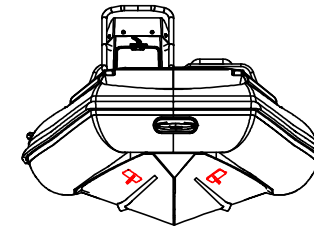

SPORT 330

SPECIFICATIONS

SPECIFICATIONS AND MAXIMUM CAPACITIES (Subject to change without notice. Tolerances: dimensions ±2.5%, weights ±5%)

MODEL	ISO 6185 PART	ISO 6185					 Outboard Engine	 Shaft	Max power		Max weight		 Sundeck		Tow post		/		Fuel Tank Capacity		Wet Weight (Approximate) 30HP (22.38KW) +Fuel		AIR CHAMBERS 				
			KG	LB	#	KG			LB	KW	HP	KG	LB	KG	LB	KG	LB	KG	LB	L	GAL	KG		LB	PSI	BAR	
SPORT 330	3	C	549	1211	5	375	827	L	22.38	30	124.1	274	199	439	6	13.2	6.5	14.3	/	/	30	8	346	763	3	3.63	0.25

Boat weight includes: console

2021V4

SPORT 330

SPECIFICATIONS

SPECIFICATIONS AND MAXIMUM CAPACITIES (Subject to change without notice. Tolerances: dimensions ±2.5%, weights ±5%)

MODEL	ISO 6185 PART	ISO 6185					 Outboard Engine	 Shaft	Max power		Max weight		 Sundeck		Tow post		/		Fuel Tank Capacity		Wet Weight (Approximate) 30HP (22.38KW) +Fuel		AIR CHAMBERS 				
			KG	LB	#	KG			LB	KW	HP	KG	LB	KG	LB	KG	LB	KG	LB	L	GAL	KG		LB	PSI	BAR	
SPORT 330	3	C	549	1211	5	375	827	L	22.38	30	124.1	274	199	439	6	13.2	6.5	14.3	/	/	30	8	346	763	3	3.63	0.25