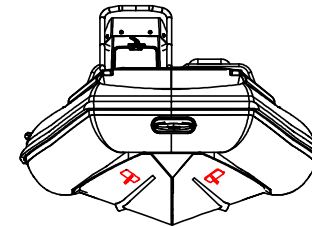

SPORT 330

SPECIFICATIONS

SPECIFICATIONS AND MAXIMUM CAPACITIES (Subject to change without notice. Tolerances: dimensions ±2.5%, weights ±5%)

MODEL	ISO 6185 PART	ISO 6185					 Outboard Engine	 Shaft	Max power		Max weight		 Sundeck		Tow post		/		Fuel Tank Capacity		Wet Weight (Approximate) 30HP (22.38KW) +Fuel		AIR CHAMBERS 				
			KG	LB	#	KG			LB	KW	HP	KG	LB	KG	LB	KG	LB	KG	LB	L	GAL	KG		LB	PSI	BAR	
SPORT 330	3	C	549	1211	5	375	827	L	22.38	30	124.1	274	199	439	6	13.2	6.5	14.3	/	/	30	8	346	763	3	3.63	0.25

Boat weight includes: console

2021V4

SPORT 330

SPECIFICATIONS

SPECIFICATIONS AND MAXIMUM CAPACITIES (Subject to change without notice. Tolerances: dimensions ±2.5%, weights ±5%)

MODEL	ISO 6185 PART	ISO 6185					 Outboard Engine	 Shaft	Max power		Max weight		 Sundeck		Tow post		/		Fuel Tank Capacity		Wet Weight (Approximate) 30HP (22.38KW) +Fuel		AIR CHAMBERS 				
			KG	LB	#	KG			LB	KW	HP	KG	LB	KG	LB	KG	LB	KG	LB	L	GAL	KG		LB	PSI	BAR	
SPORT 330	3	C	549	1211	5	375	827	L	22.38	30	124.1	274	199	439	6	13.2	6.5	14.3	/	/	30	8	346	763	3	3.63	0.25