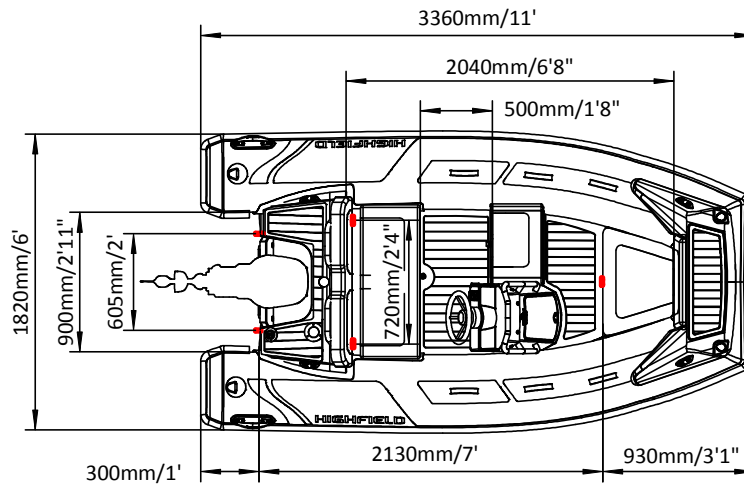

SPORT 330

SPECIFICATIONS

SPECIFICATIONS AND MAXIMUM CAPACITIES (Subject to change without notice. Tolerances: dimensions ±2.5%, weights ±5%)

MODEL	ISO 6185 PART	ISO 6185					 Outboard Engine	 Shaft	Max power		Max weight		 Sundeck		Tow post		/		Fuel Tank Capacity		Wet Weight (Approximate) 30HP (22.38KW) +Fuel		AIR CHAMBERS 				
			KG	LB	#	KG			LB	KW	HP	KG	LB	KG	LB	KG	LB	KG	LB	L	GAL	KG		LB	PSI	BAR	
SPORT 330	3	C	549	1211	5	375	827	L	22.38	30	124.1	274	199	439	6	13.2	6.5	14.3	/	/	30	8	346	763	3	3.63	0.25

Boat weight includes: console

2021V4

SPORT 330

SPECIFICATIONS

SPECIFICATIONS AND MAXIMUM CAPACITIES (Subject to change without notice. Tolerances: dimensions ±2.5%, weights ±5%)

MODEL	ISO 6185 PART	ISO 6185					 Outboard Engine	 Shaft	Max power		Max weight		 Sundeck		Tow post		/		Fuel Tank Capacity		Wet Weight (Approximate) 30HP (22.38KW) +Fuel		AIR CHAMBERS 				
			KG	LB	#	KG			LB	KW	HP	KG	LB	KG	LB	KG	LB	KG	LB	L	GAL	KG		LB	PSI	BAR	
SPORT 330	3	C	549	1211	5	375	827	L	22.38	30	124.1	274	199	439	6	13.2	6.5	14.3	/	/	30	8	346	763	3	3.63	0.25

Boat weight includes: console

2021V4